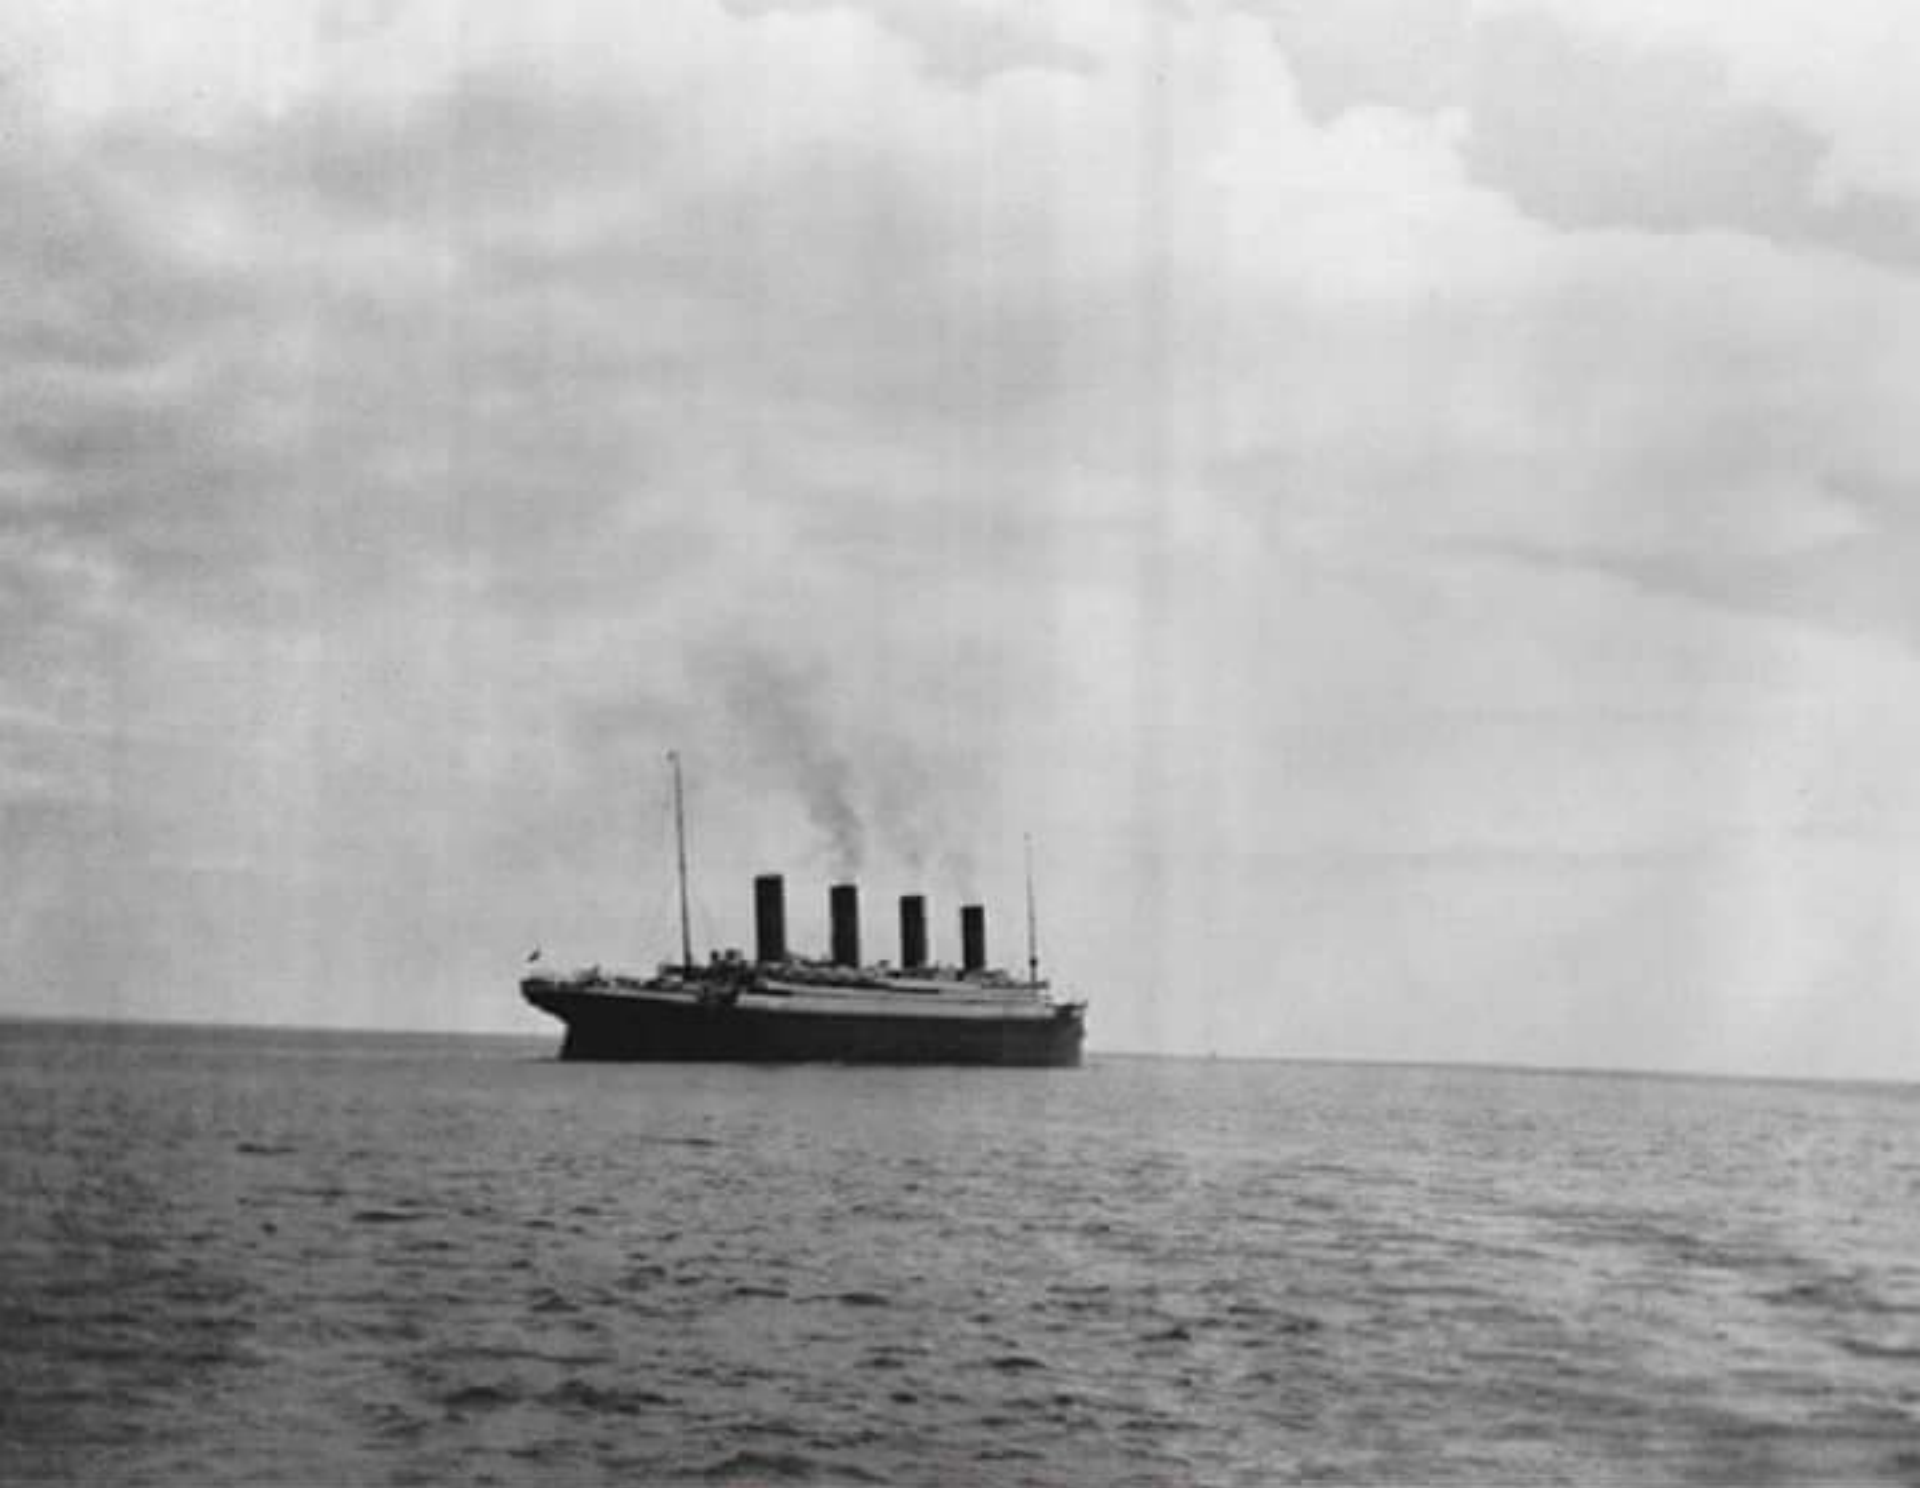

Weird World

" The Singing Tree"
The wind blowing thru makes music

Weird World

The founder of FedEx saved his company from bankruptcy by going to Vegas, gambling it's last \$5000 on blackjack and winning \$27.000 - enough to keep FedEx going for another week while it secured additional funds.

18 Foot underwater statue located in
the Bahamas.

This is what Paris look like from Eiffel tower !!

Weird World

The last photo of the Titanic afloat , 1912.

Weird World

Mitchell Multilevel Falls, Australia